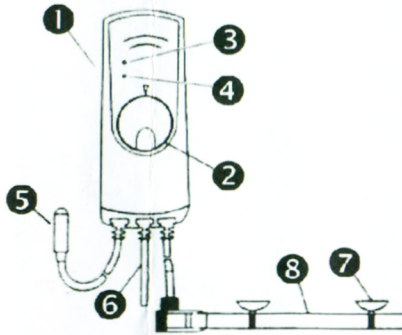

AQUAheat

Instructions

Component Names

1. Thermostat
2. Temperature Adjuster
3. Power Indicator
4. Heating Indicator
5. Temperature Sensor
6. Power Cord
7. Suction Cup
8. Titanium Heating Tube

Product Features

Installation

1. Place thermostat on a dry area above the tank.
2. Attach the Heating Tube (#8) to the glass on the inside of the tank using the suction cups.
IMPORTANT: Make sure the heating tube is submerged to the water level mark on the tube.
3. Attach the Temperature Sensor (#5) fully submerged in the water away from the Heating Tube where there is good water circulation.

Application

1. Ensure that the voltage complies with the working voltage rated on the heater's specification label.
2. Plug the thermostat into the outlet with a surge protector and make sure the Power Indicator (#3) is on.
3. Turn the Temperature Adjuster (#2) to set the desired temperature. The Heating Indicator (#4) is lit when the water has not reached the desired temperature. When desired temperature is reached, the Heating Indicator is not lit.

Specification Table

Model No.	Voltage	Power	Heater's OD	Heater's Height	Water Volume
T28582	120V	300W	16mm/.6"	27cm/10.6 inches	180L/50Gal.
T28581	120V	200W	16mm/.6"	25cm/9.8 inches	120L/30Gal.