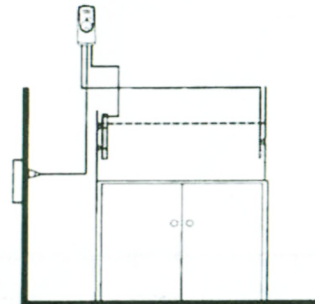

Installation

1. Place thermostat on a dry area above the tank.
2. Attach the Heating Tube (#8) to the glass on the inside of the tank using the suction cups.
  IMPORTANT: Make sure the heating tube is submerged to the water level mark on the tube.
3. Attach the Temperature Sensor (#5) fully submerged in the water away from the Heating Tube where there is good water circulation.